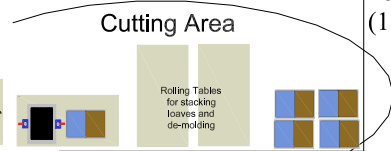

25' (7.62m)

Oil

Floor
Scale

Lye

61.21
(18.6m)

Manual Cutter System
CP soap to start.
3200 bars per week.